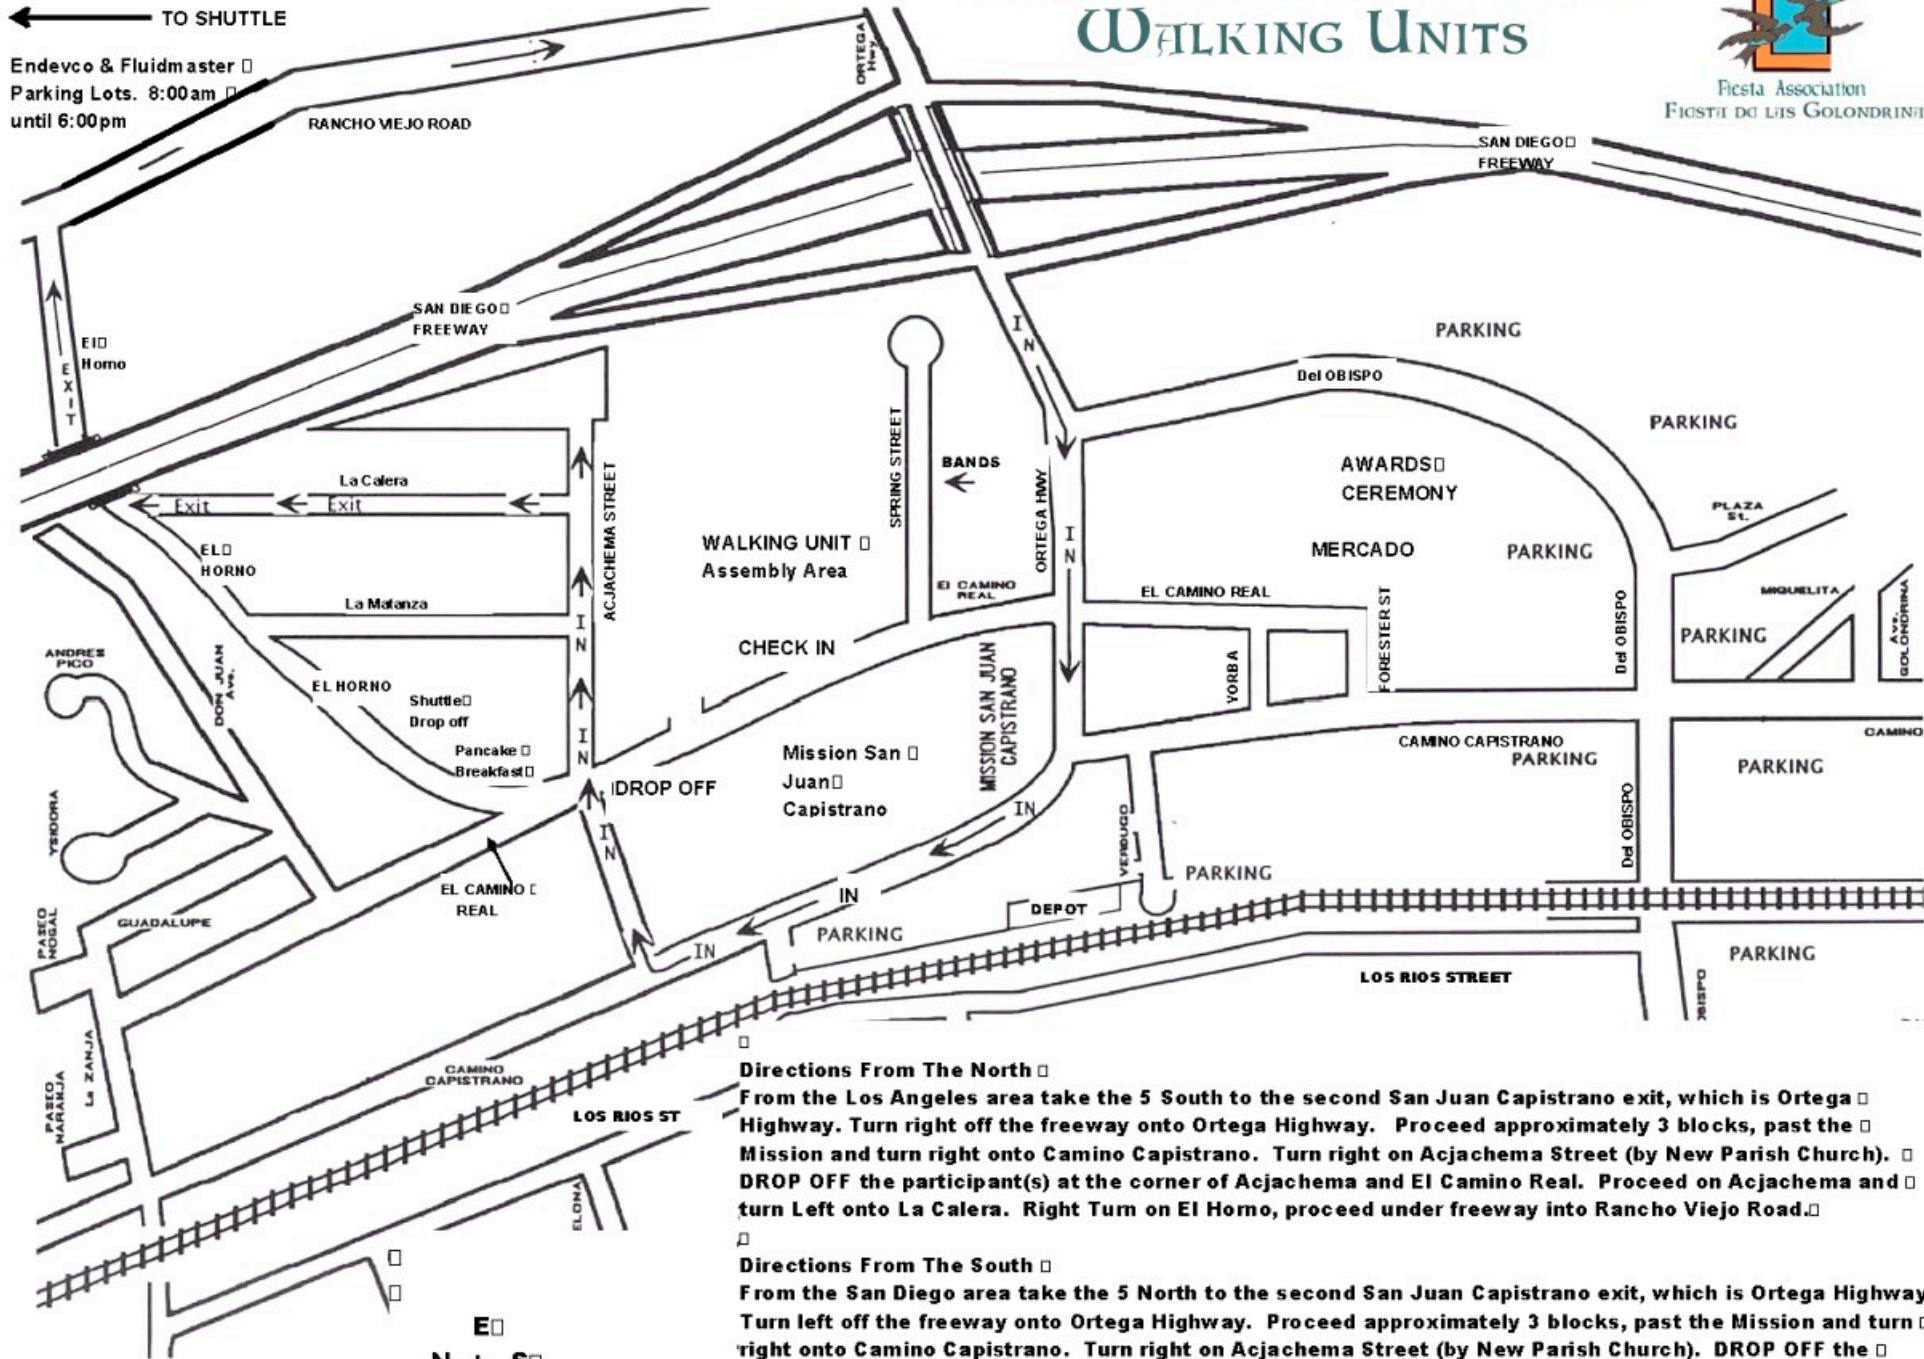

SWALLOWS DAY PARADE WALKING UNITS

← TO SHUTTLE

Endevco & Fluidmaster □
 Parking Lots. 8:00am □
 until 6:00pm

Directions From The North □

From the Los Angeles area take the 5 South to the second San Juan Capistrano exit, which is Ortega □ Highway. Turn right off the freeway onto Ortega Highway. Proceed approximately 3 blocks, past the □ Mission and turn right onto Camino Capistrano. Turn right on Acjachema Street (by New Parish Church). □ DROP OFF the participant(s) at the corner of Acjachema and El Camino Real. Proceed on Acjachema and □ turn Left onto La Calera. Right Turn on El Horno, proceed under freeway into Rancho Viejo Road. □

Directions From The South □

From the San Diego area take the 5 North to the second San Juan Capistrano exit, which is Ortega Highway. □ Turn left off the freeway onto Ortega Highway. Proceed approximately 3 blocks, past the Mission and turn □ right onto Camino Capistrano. Turn right on Acjachema Street (by New Parish Church). DROP OFF the □ participant(s) at the corner of Acjachema and El Camino Real. Proceed on Acjachema and turn Left onto La □ Calera. Right Turn on El Horno, proceed under freeway into Rancho Viejo Road. □